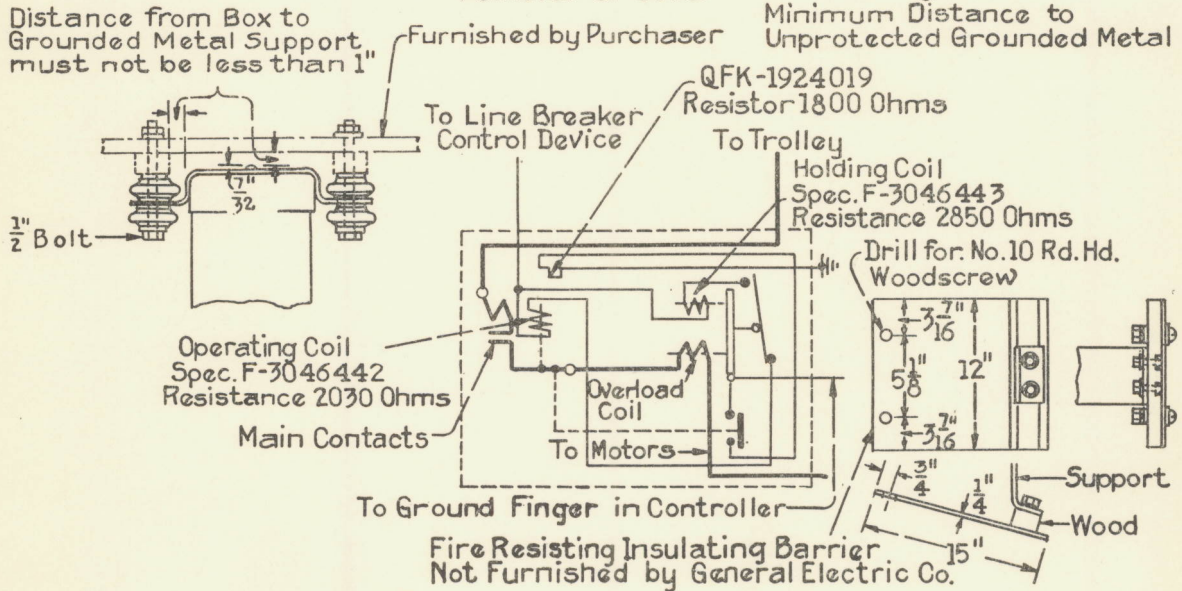

428687

DB-986A LINE BREAKER, COVER REMOVED.

INDEX E-35F

4 7 25

428686

DB-986A LINE BREAKER.
INDEX E-356.1

4 7 25

DIMENSIONS AND CONNECTIONS OF G-E LINE BREAKERS

Types DB-986A and DB-994A

Lower half of Wood Cable Clamp to be removed when wiring so that Cables can be installed with minimum amount of slack.

Distance from Box to Grounded Metal Support must not be less than 1"