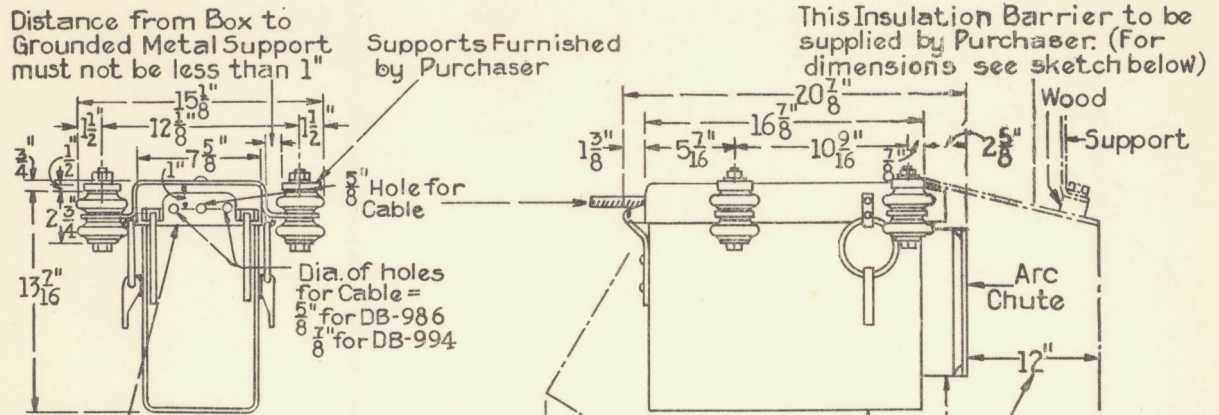

428687

DB-986A LINE BREAKER, COVER REMOVED.

INDEX E-35F

4 7 25

428686

DB-986A LINE BREAKER.
INDEX E-356.1

4 7 25

DIMENSIONS AND CONNECTIONS OF G-E LINE BREAKERS

Types DB-986A and DB-994A

Lower half of Wood Cable Clamp to be removed when wiring so that Cables can be installed with minimum amount of slack.

Distance from Box to Grounded Metal Support must not be less than 1"